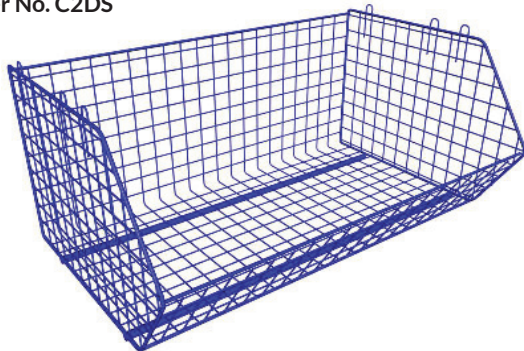

WIRE BASKETS & DIVIDERS

VIRTUALLY INDESTRUCTIBLE

Constructed from welded steel wire, then given a liberal plastic coating which prevents corrosion even when used out doors.

SIMPLE ASSEMBLY

Four chromed bolts (supplied free of charge with basket) locate through built in loops at each end of basket into female base rods of basket above.

STABLE FREE STANDING STACKS

The assembling system of FIL PLASTIC allows you, the user, to decide on height of stack and location, no additional support is needed.

Full Pallet Loads Directly From The Factory

C2DS

24x Baskets
72x Dividers
100x 170mm X 80mm Price Tags
£1450.00+Vat (Inc Delivery)

C12

24x Baskets
72x Dividers
100x 170mm X 80mm Price Tags
£1300.00+Vat (Inc Delivery)

C2DS BASKET

980 mm wide x 680mm deep x 480mm high
Order No. C2DS

 Colours Available: white, Red, Blue, Green
Please specify colour required

C12 BASKET

980 mm wide x 460mm deep x 350mm high
Order No. C12

 Colours Available: white, Red, Blue, Green
Please specify colour required